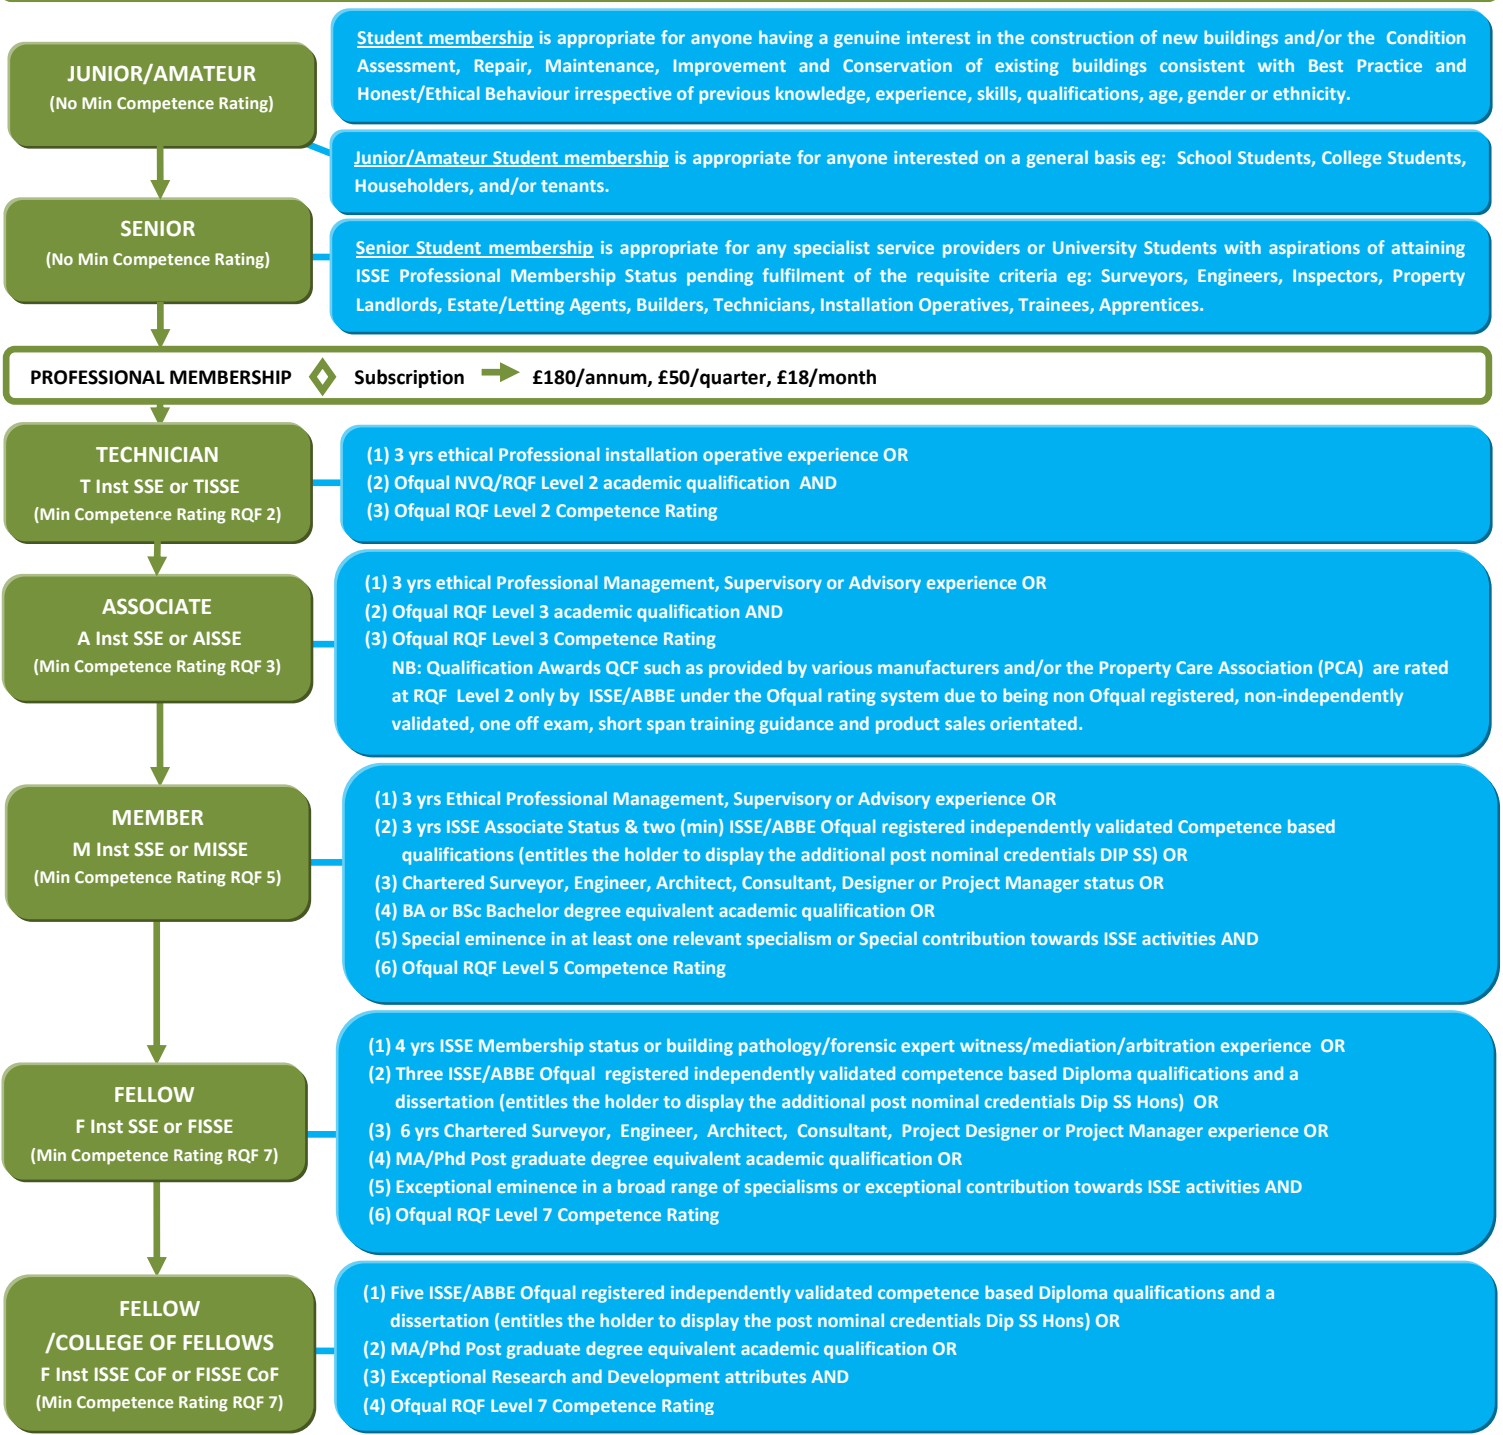

ISSE MEMBERSHIP STRUCTURE & MINIMUM QUALIFYING CRITERIA

STUDENT MEMBERSHIP ♦ Subscription → Junior/Amateur - £30/annum, £9/quarter, £3/month → Senior - £180/annum, £50/quarter, £18/month

CORPORATE MEMBERSHIP Subscription Affiliate - £230/annum, £65/quarter, £25/month Licensed Contractor - £550/annum, £150/quarter, £50/month
NB: Includes one Professional Membership Subscription and 50% discount on additional Professional Membership Subscriptions when remitted simultaneously

Apply for Student Membership	Apply for Professional Membership	Apply for Affiliate Membership	Apply for Licensed Contractor Membership
More about Membership Benefits	More about Membership Terms & Conditions	More about Ofqual Competence Rating	More about Qualifications