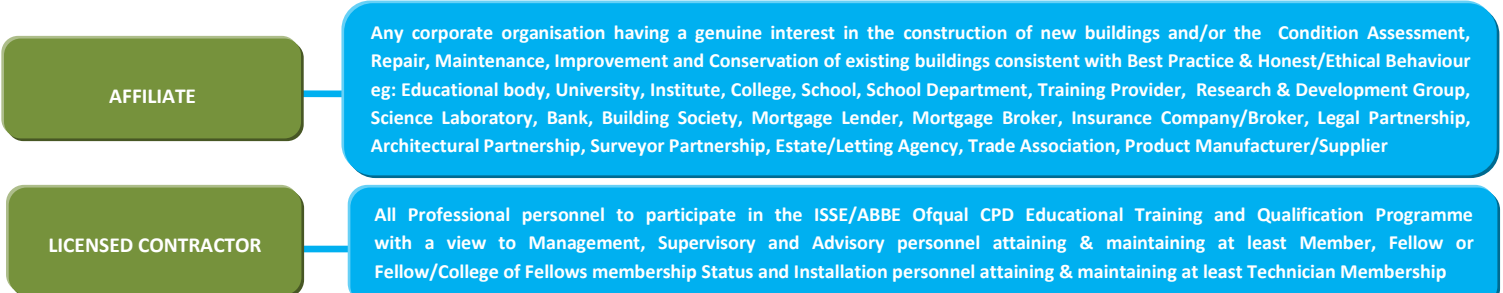

ISSE MEMBERSHIP STRUCTURE & MINIMUM QUALIFYING CRITERIA

STUDENT MEMBERSHIP ♦ Subscription → Junior/Amateur - £30/annum, £9/quarter, £3/month → Senior - £180/annum, £50/quarter, £18/month

CORPORATE MEMBERSHIP Subscription Affiliate - £230/annum, £65/quarter, £25/month Licensed Contractor - £550/annum, £150/quarter, £50/month
NB: Includes one Professional Membership Subscription and 50% discount on additional Professional Membership Subscriptions when remitted simultaneously

Apply for Student Membership	Apply for Professional Membership	Apply for Affiliate Membership	Apply for Licensed Contractor Membership
More about Membership Benefits	More about Membership Terms & Conditions	More about Ofqual Competence Rating	More about Qualifications